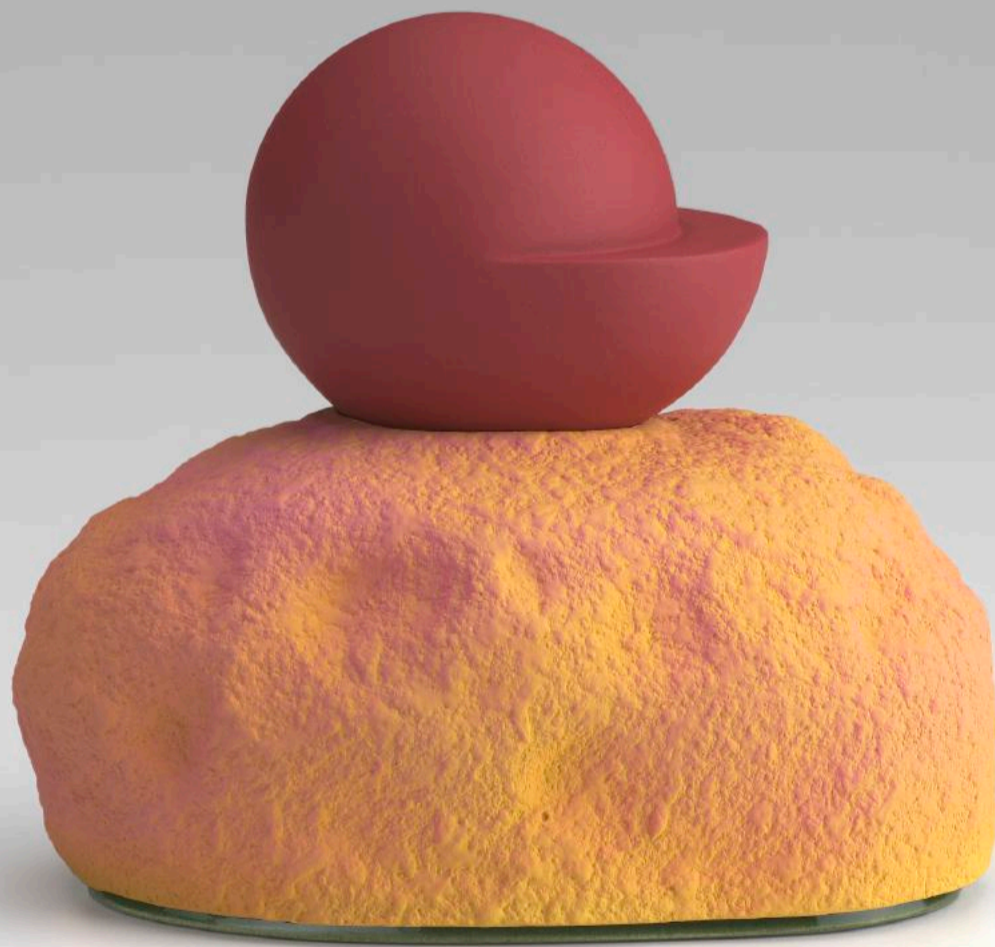

Ron Nagle
Balky Caucasus, 2014
Mixed media
12,1 x 12,7 x 7 cm
4.75 x 5 x 2.75 in.
Unique
INV Nbr. 4126